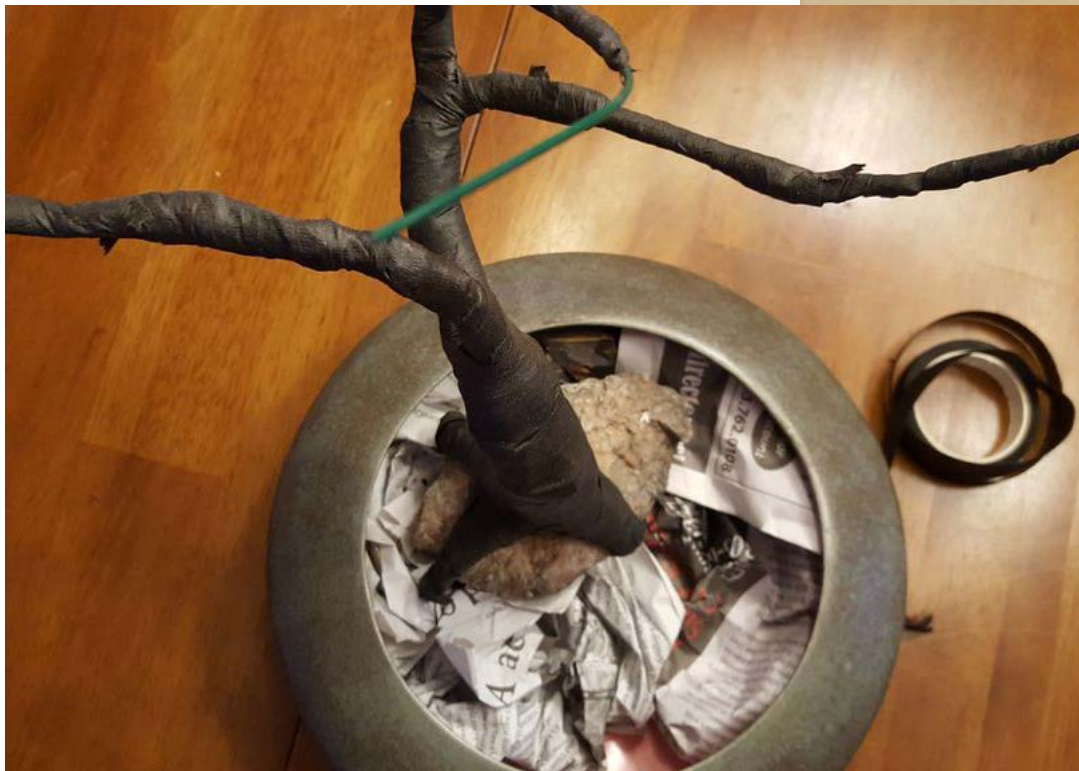

19 Bonsai Tree
-Cheryl Levy