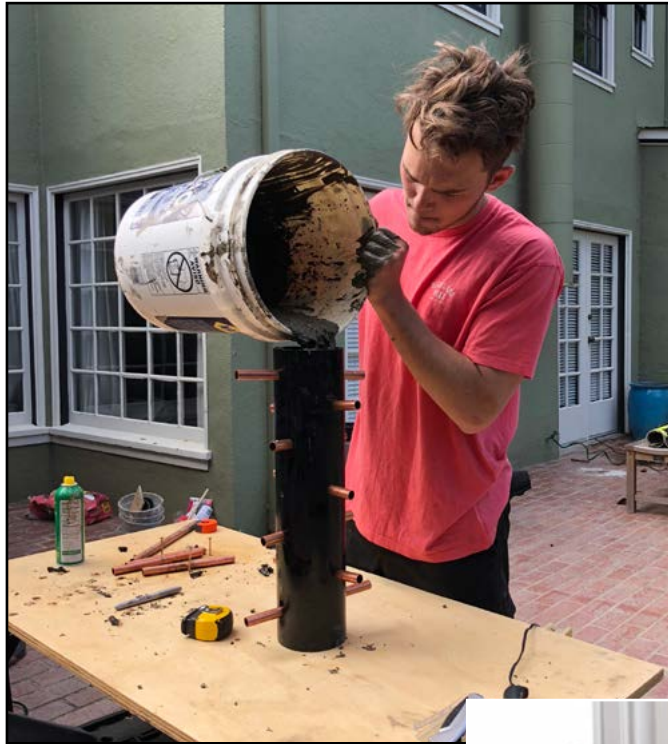

12 Cylinder Lamp

-Stephan Uecker

13 Japanese Orb Lanterns
-Barry Oberpriller

14 Concrete Nightlight
-Sam Ellison

OUTDOORS

15 Footed Planter - Anika Gandhi

16 Tiered Bowl Fountain
-Morley Kert

17 Pumpkins & Mushrooms
-Niki Meiners